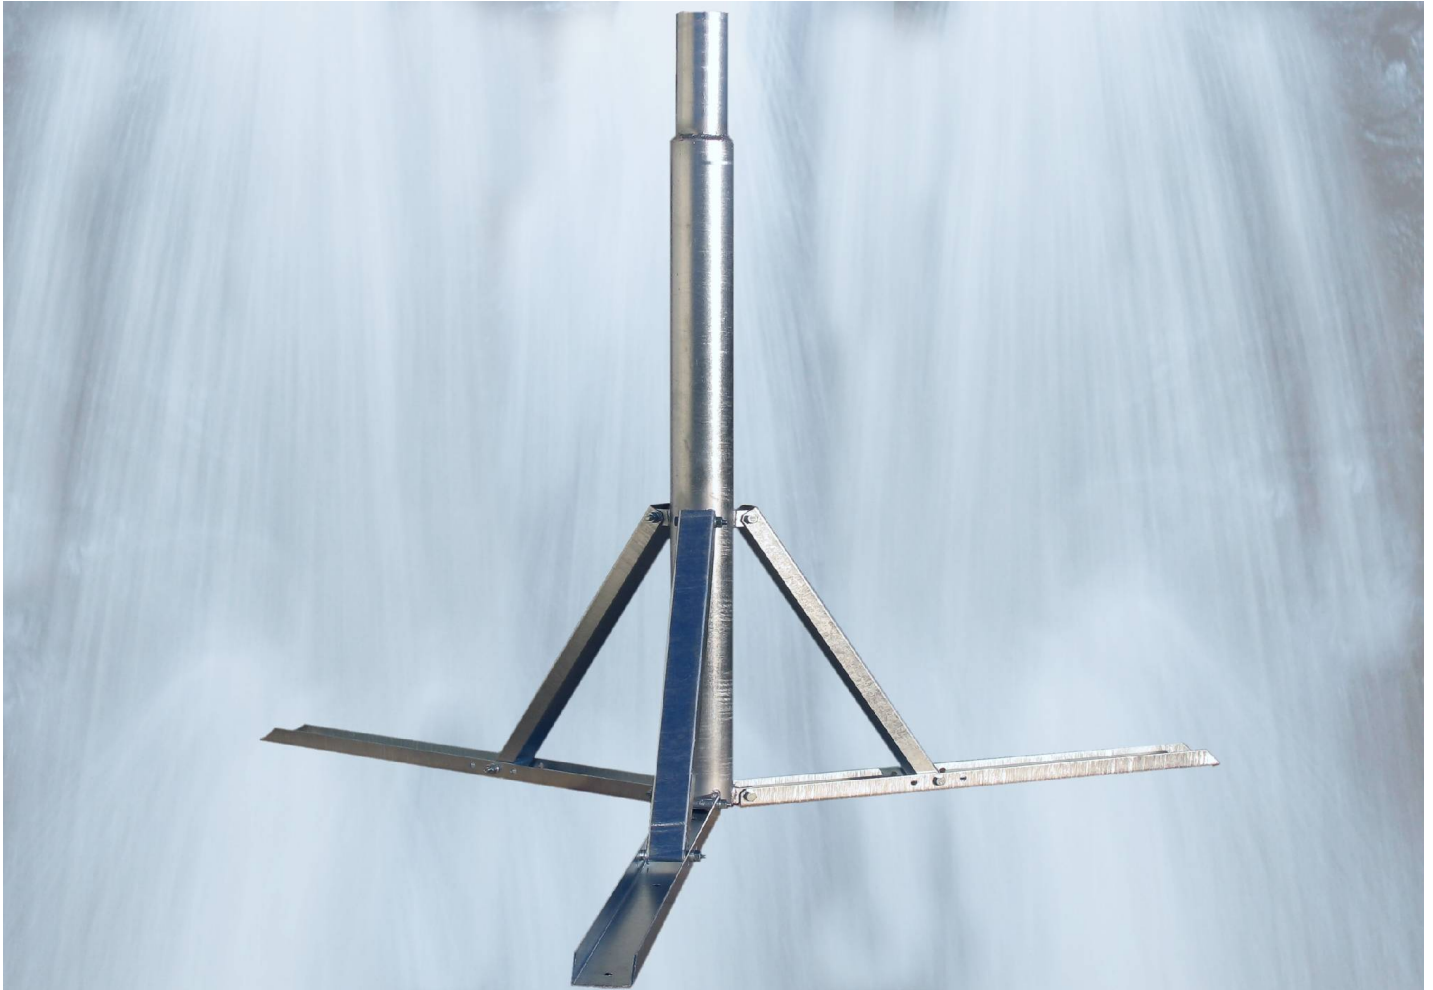

STP-1200, STP-1800 i STP-2700 Post Mount

Parametr	Unit	STP-1200	STP-1800	STP-2700
Mast height	mm	1300	1600	1960
Mast diameter	mm	60/76	89/108	135/159
Diameter of base	mm	2100	2100	2500
Weight	kg	22,7	36,7	60
Package Size	mm	Cardboard Box 1310x140x140	Cardboard Box 1610x160x160	Cardboard Box 1970x200x200
Compatible Accessories:		Dishes: TW-1200, TW-1200	Dishes: TW-1500, TW-1500 G TW-1800, TW-1800 G	Dishes: TW-2700 TW-2700 G
		OFC-1200 G	Mounts:	Mounts:
		Mounts:	ASZ-1500, ASZ-1800 ASP-1800	ASZ-2700
		OFZ-1200		
Material		Hot-dip galvanized steel and stainless steel		
Application		for mounting on a horizontal or inclined surface (inclination angle to 5deg)		